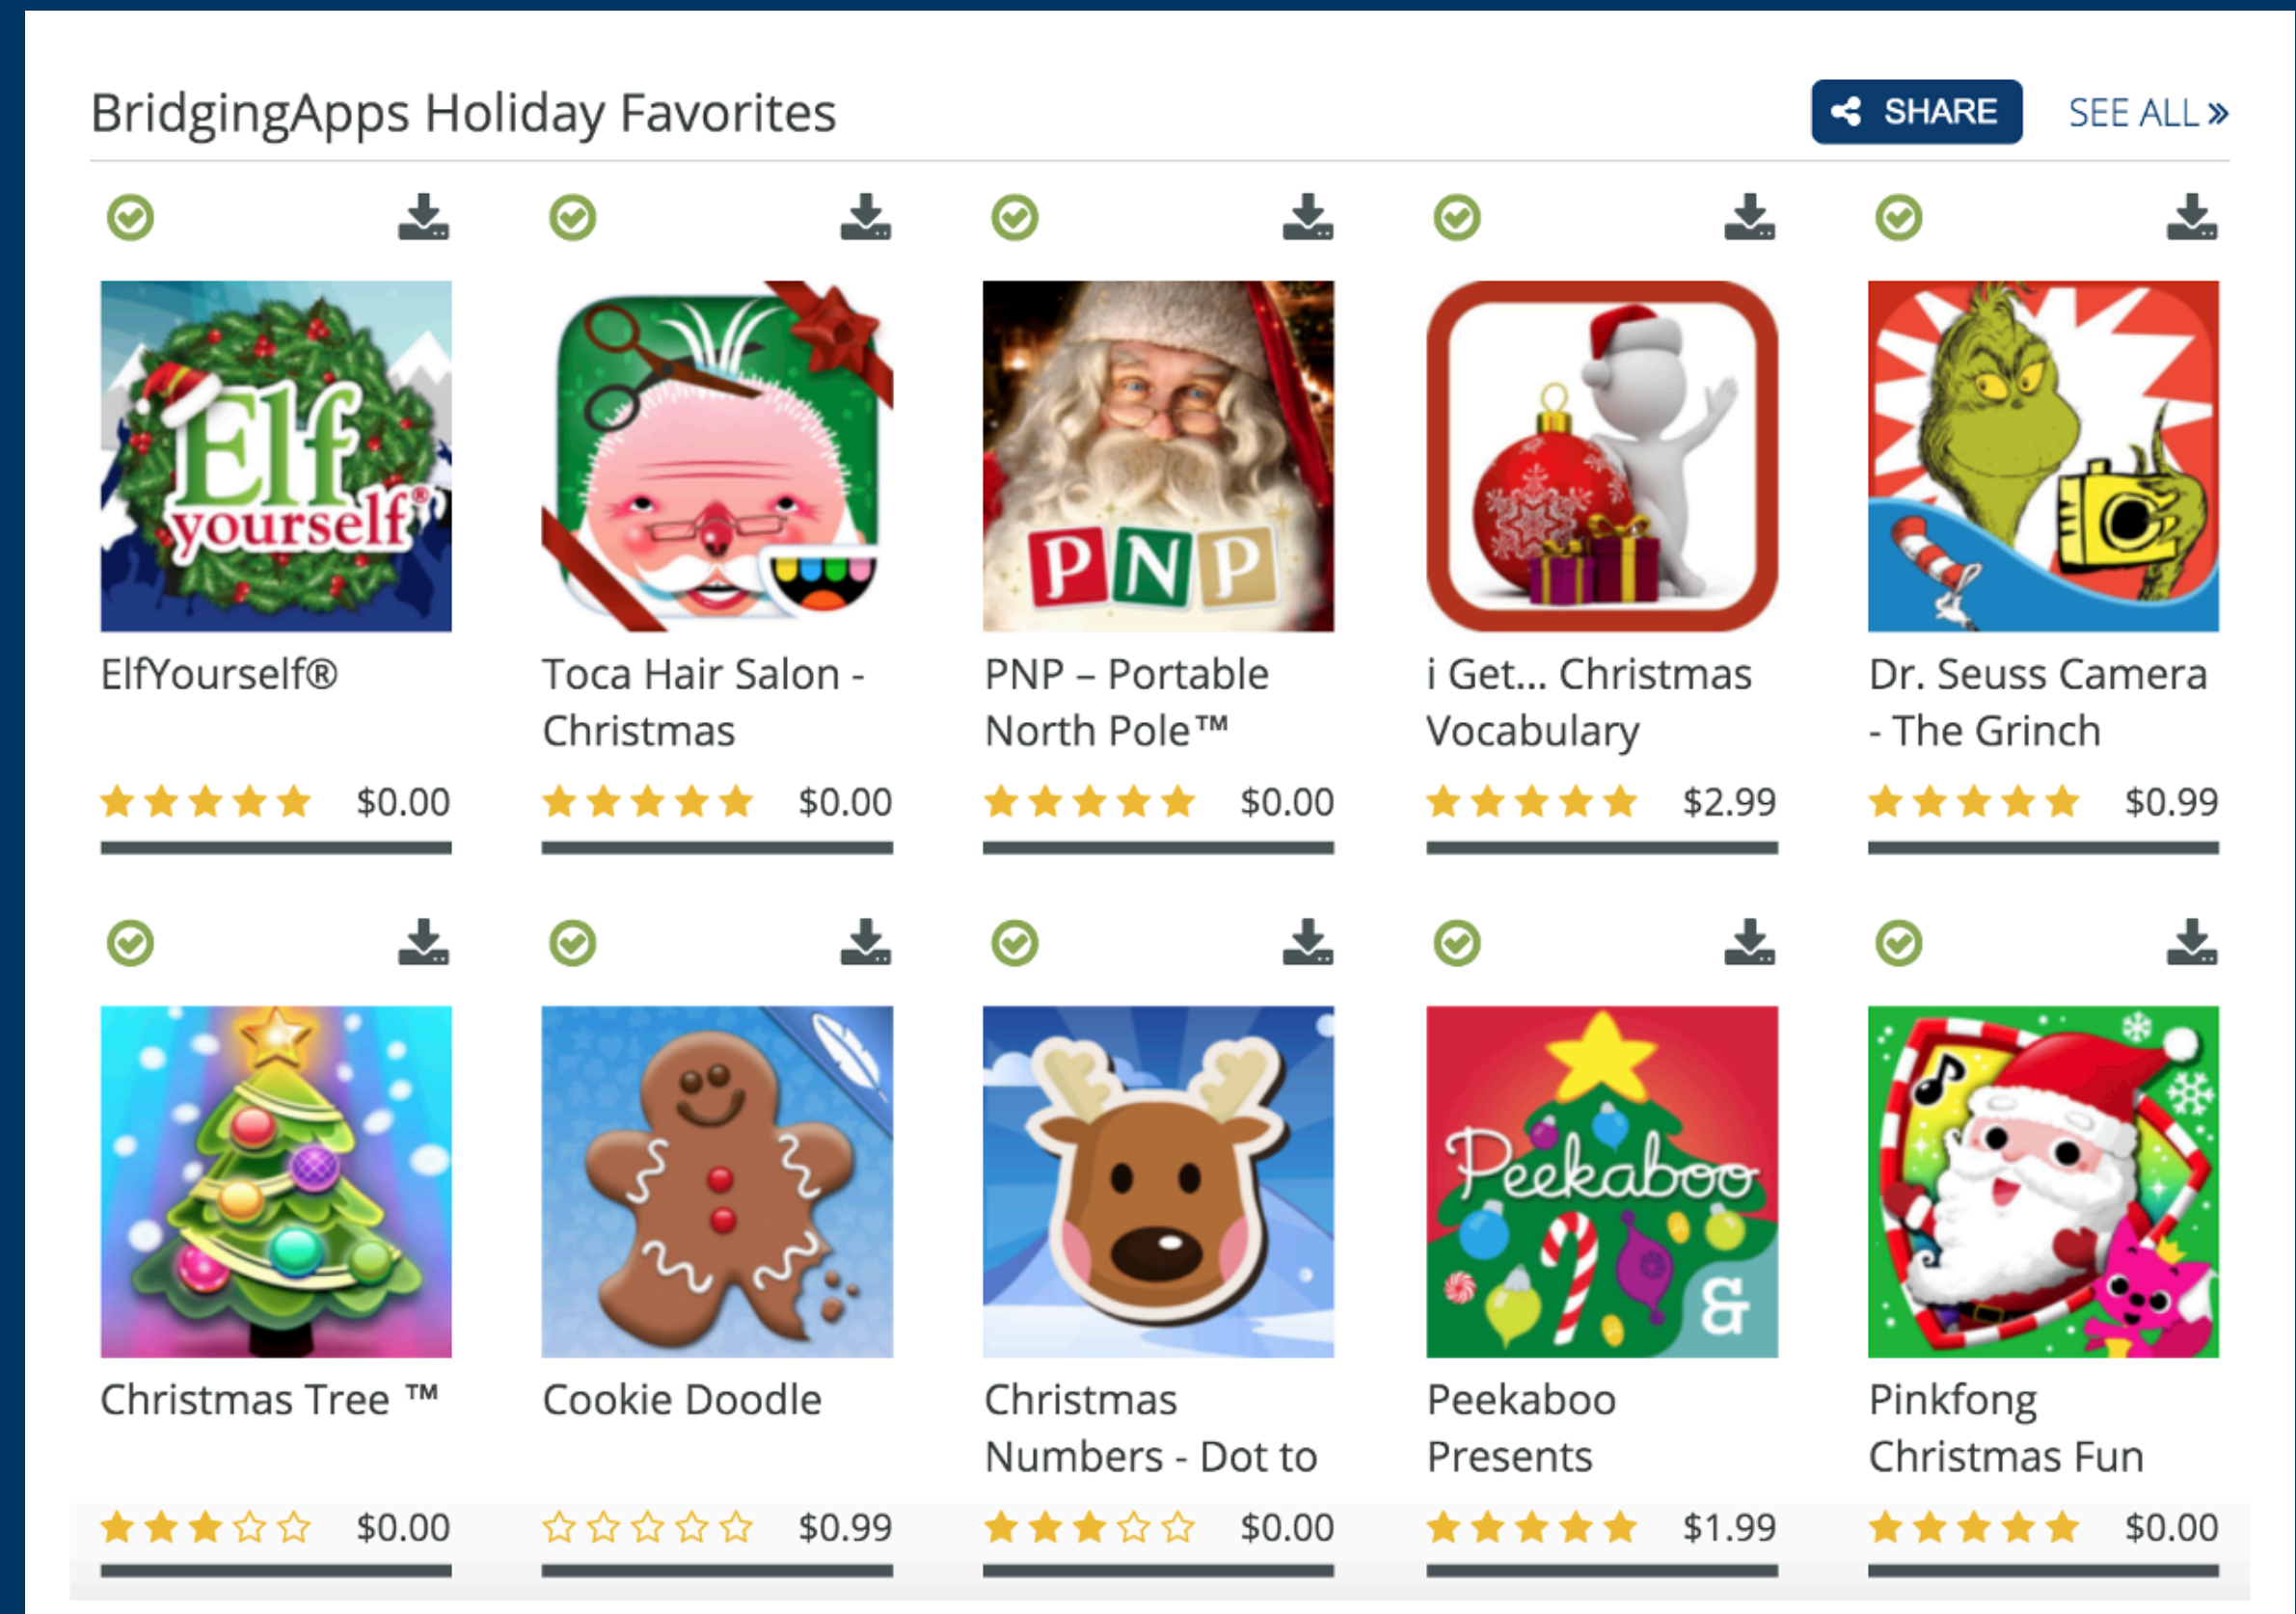

Favorite Holiday Apps

- Check out our website at www.bridgingapps.org to see specially curated app lists that include our favorites like this Holiday app list.
- Read our app reviews and use the download button that takes you directly to the link to get it on your own device.